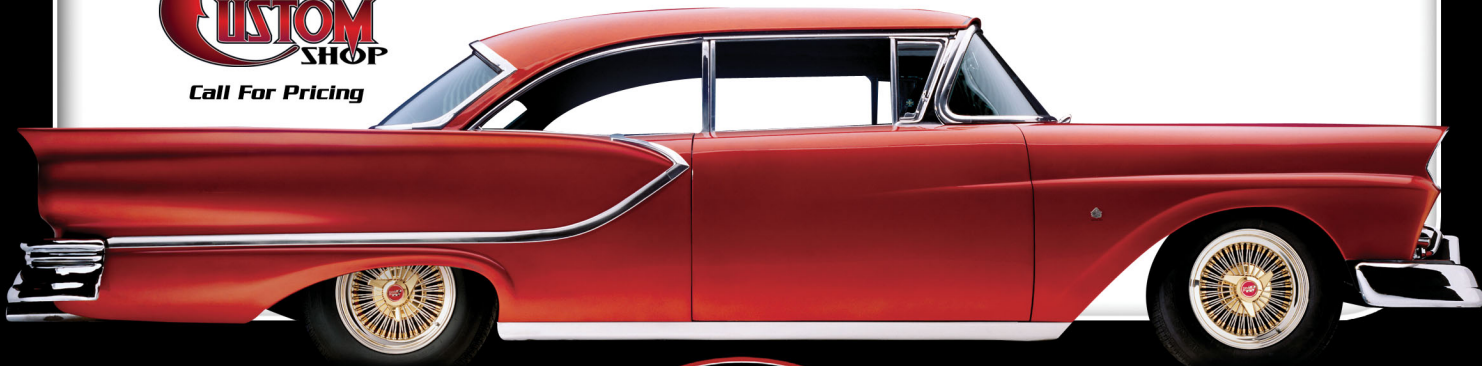

All Chrome or All Paint			Retail
Rim Size	Spoke Count	Std Color	
13", 14", 15"	72		\$560.00
15"x10"	72		\$595.00
16"x 6", 7", 8", 9"	72		\$595.00

Radial Lace Lowrider Style 100-144 Spoke

All Chrome or All Paint			Retail
Rim Size	Spoke Count	Std Color	
13", 14" x 5, 6, 7 - 15" x 5, 6, 7, 8"	100		\$610.00
15"x10"	100		\$645.00
16" x 6, 7, 8, 9	100		\$645.00
17" x 7, 8, 9	100		\$675.00
18" x 8	100		\$700.00
20" x 8, 9, 5	144		\$840.00
22" x 8.5, 10	144		\$970.00

Radial Lace

Cross Lace

Radial 100 Spoke

Prices are per wheel and include knock off cap and adapter.

FREE LEAD HAMMER WITH EVERY 4 WHEELS

Available In All Chrome, Paint, 24k Gold Plating, Copper Plating Or Combination.